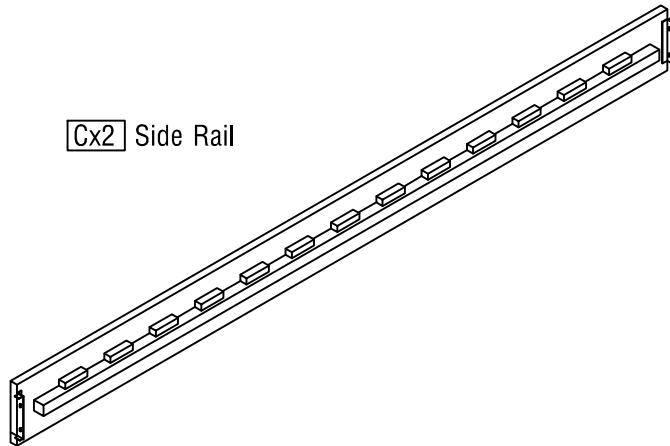

# ASSEMBLY INSTRUCTIONS - CONWAY 5' BED

## LIST OF PARTS

Ax1 Headboard

Bx1 Footboard

Cx2 Side Rail

Dx1 Center Rail

Ex15 Slats

## HARDWARE

① Bolts - M6x12

8pcs

② Screw - 4x30

30pcs

③ Allen key - M4

1pc