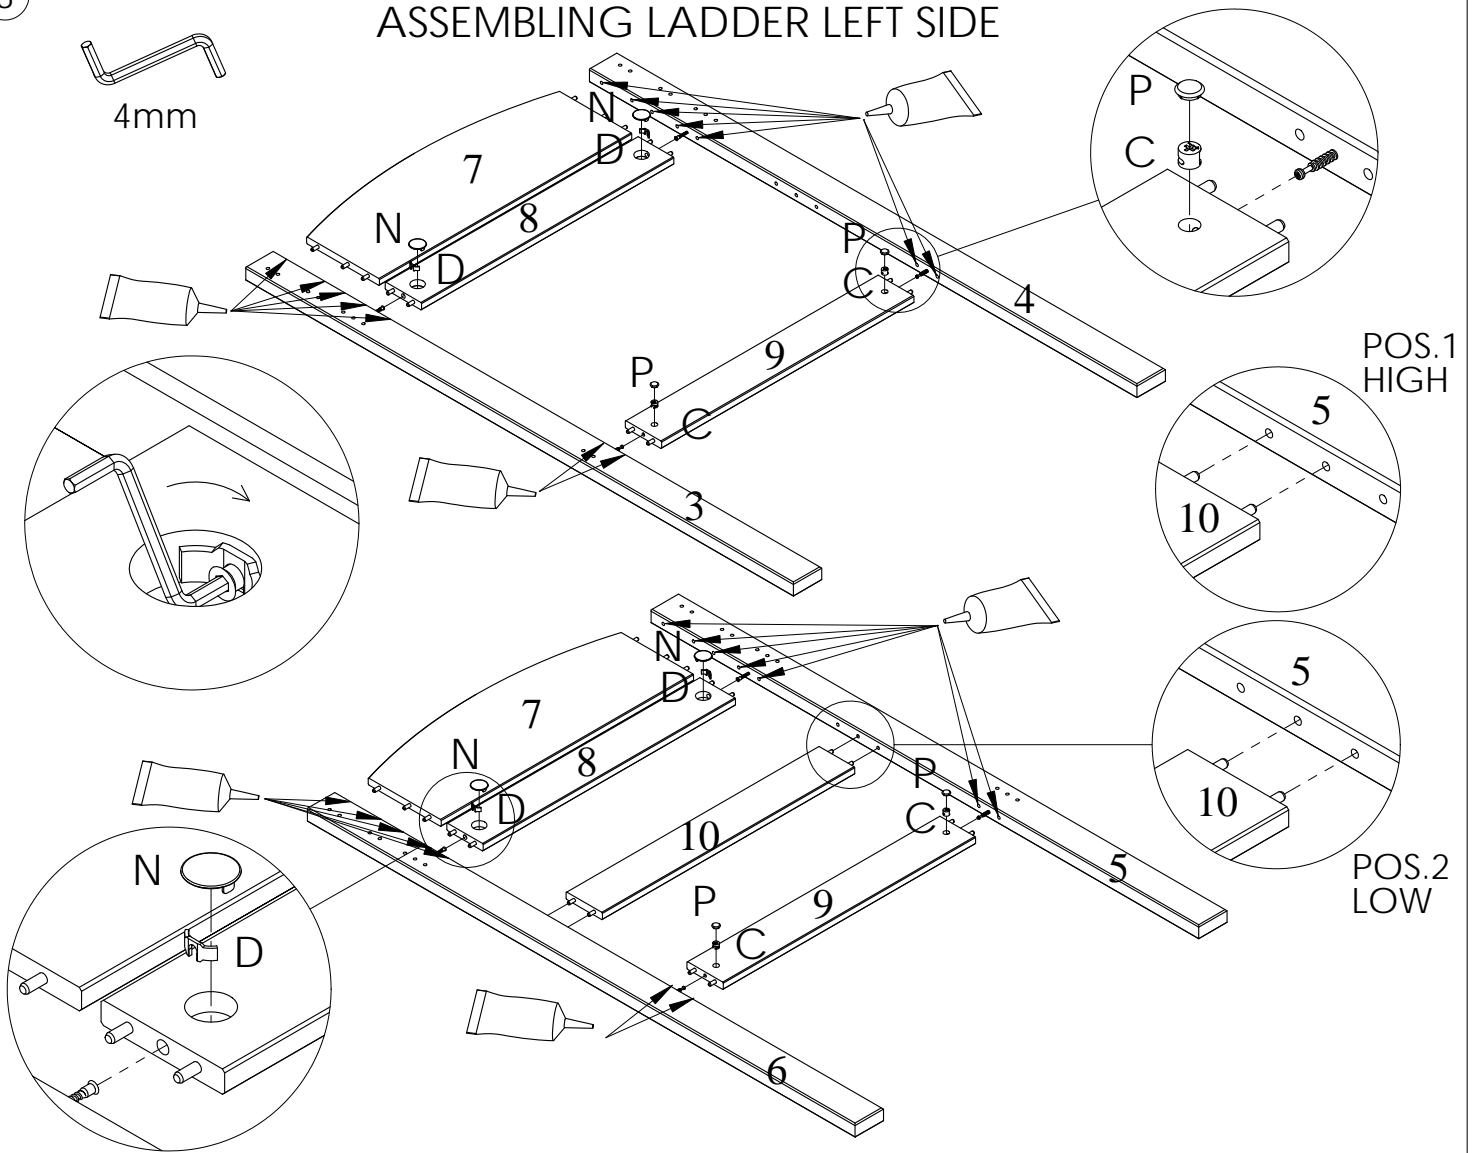

Tools needed (not supplied)

Ladder can be fitted right or left side.

A		8x40	x50
B		7x34	x4
C		15x12	x4
D		D35	x4
E		7x60	x4
F		7x50	x16
G		M6x75	x10
H		D6x10x13	x10
J		6,3x70	x2
K		55/12,5x5	x4

L		3,5x40	x31
M		68x30x6	x2
N		D35	x4
P		D15x18x3,5	x4
R		D4x13	x16
S		D8x13	x14
T		D15x18	x12
U		4mm	x1
V		GLUE	x1

①

A		8x40	x50
---	---	------	-----

②

E		7x60	x4
B		7x34	x4

3

Decide which side to attach ladder.
ASSEMBLING LADDER LEFT SIDE

D		D35	x4
C		15x12	x4

N		D35	x4
P		D15x18x3,5	x4

D8x13

x14